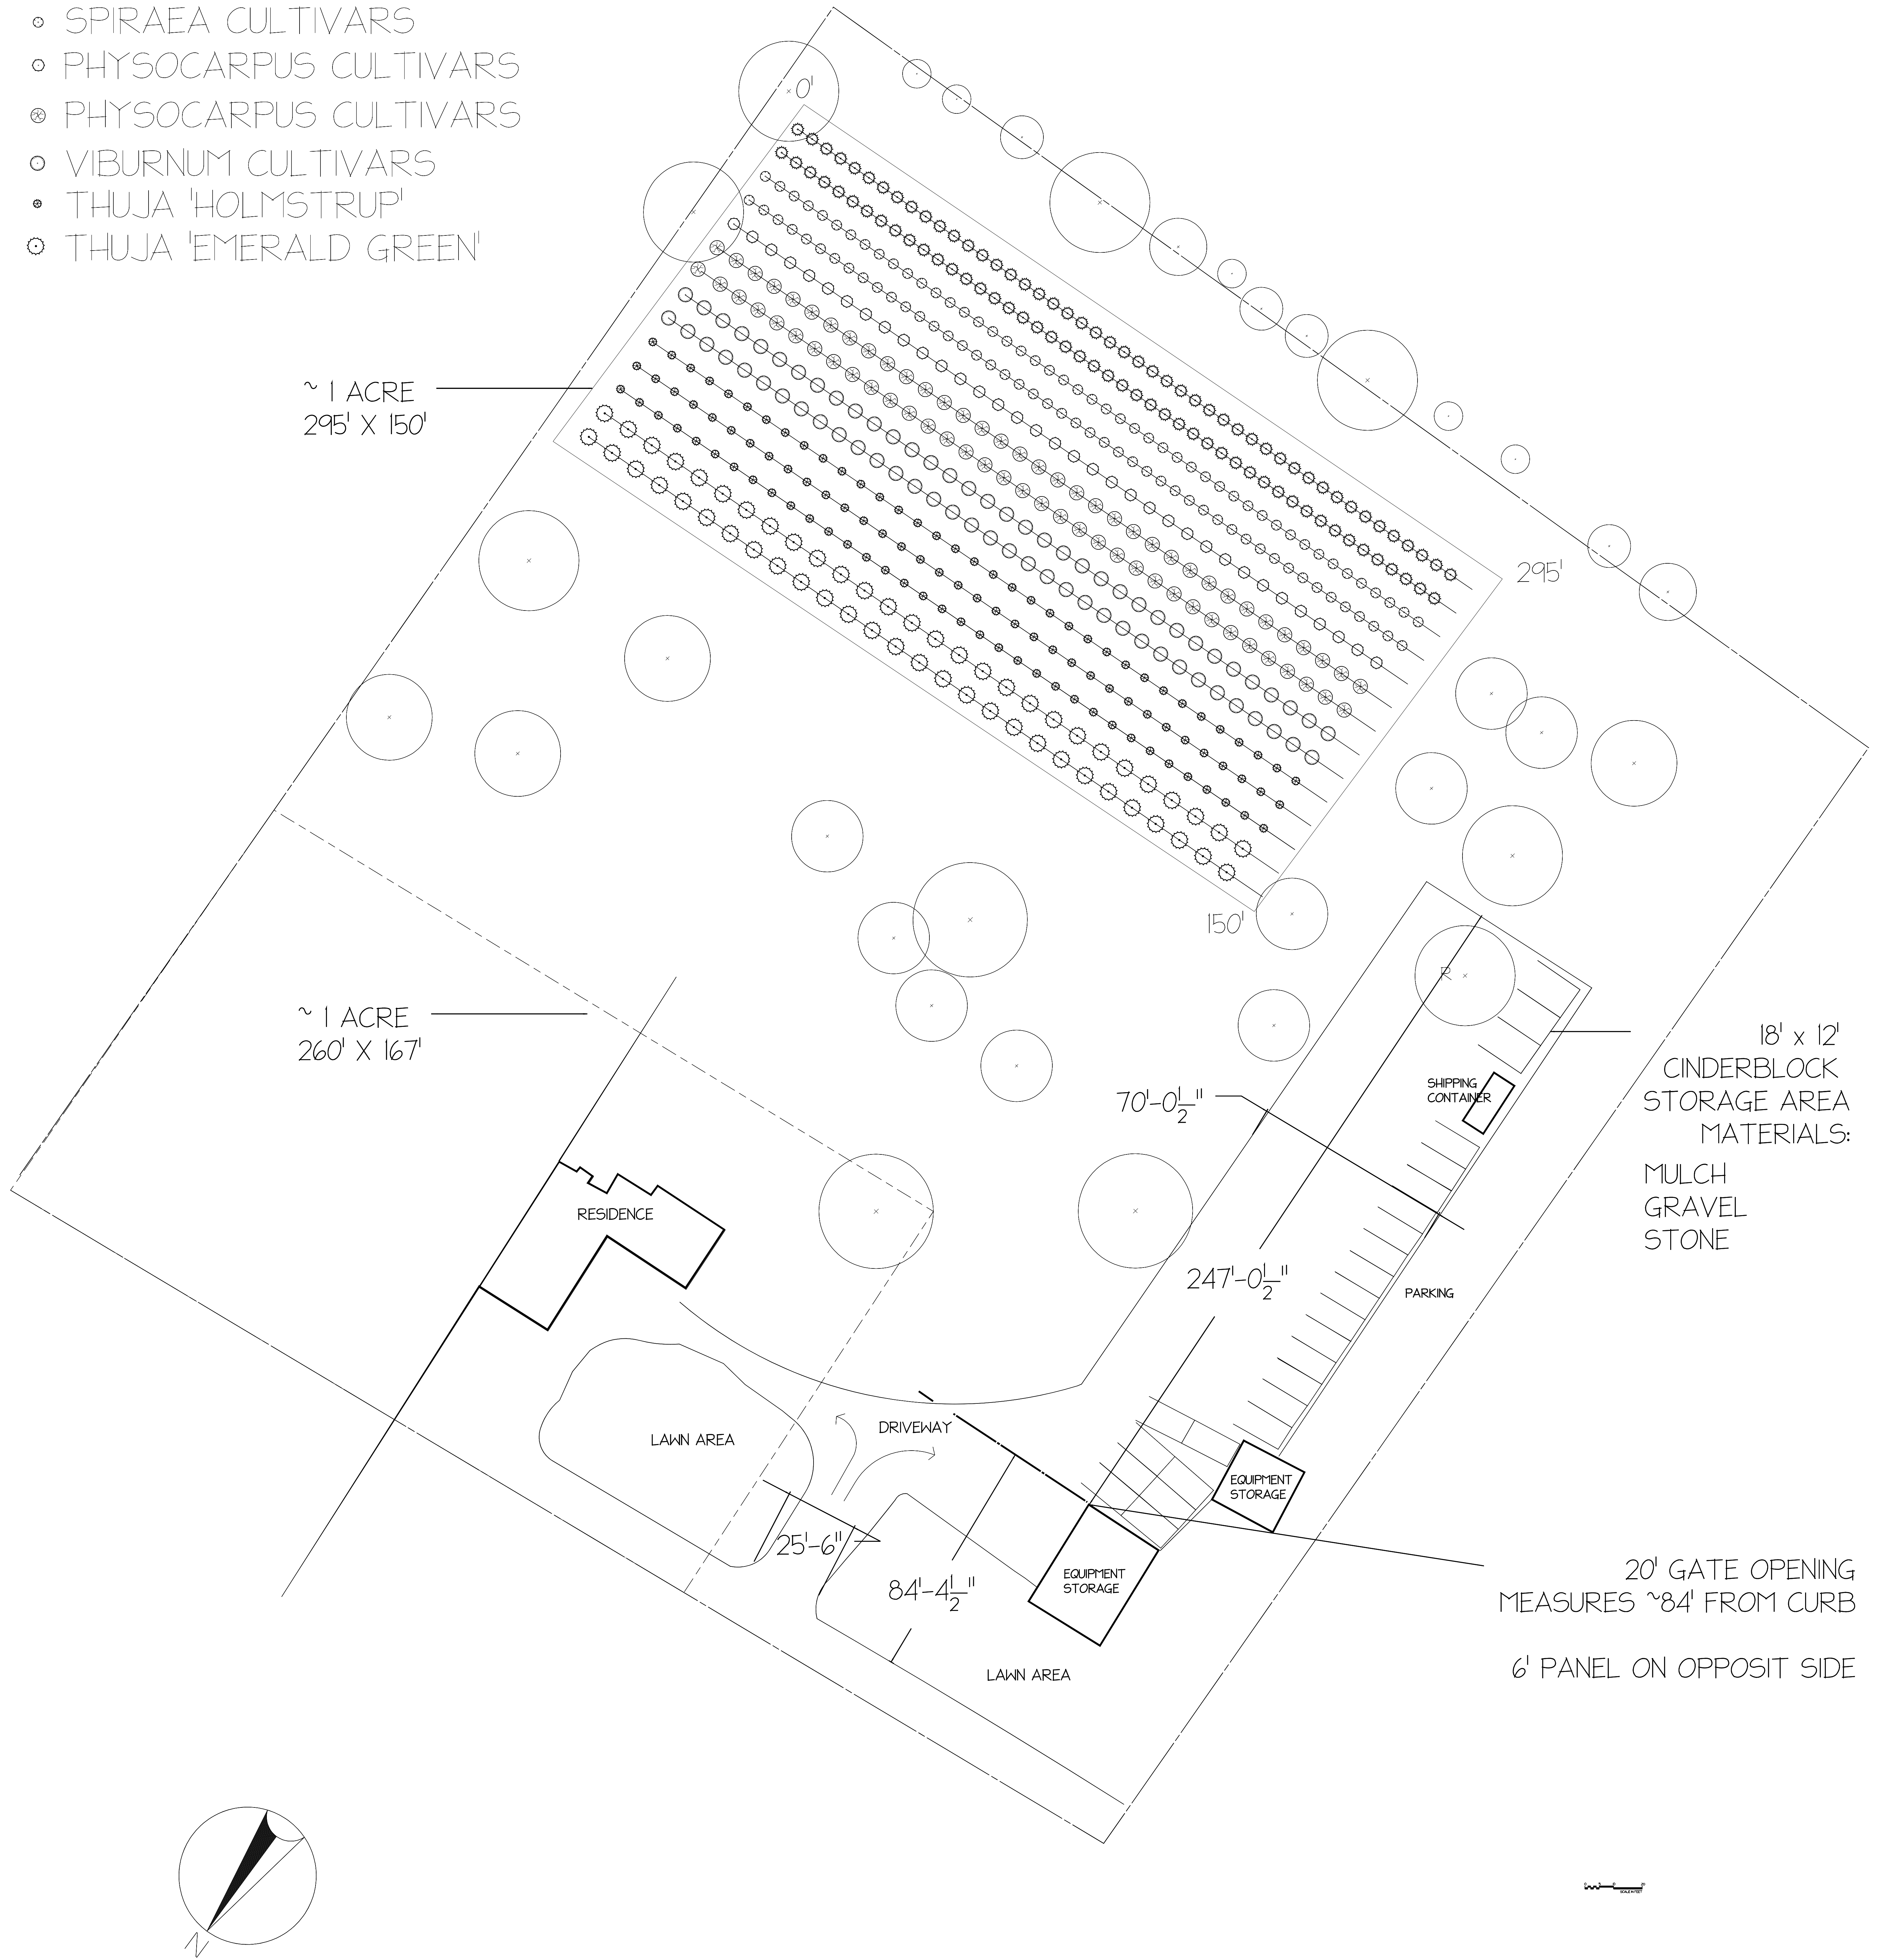

THE BARAJAS RESIDENCE

- JUNIPERUS 'GREY OWL'
- SPIRAEA CULTIVARS
- PHYSOCARPUS CULTIVARS
- ⊗ PHYSOCARPUS CULTIVARS
- VIBURNUM CULTIVARS
- THUJA 'HOLMSTRUP'
- THUJA 'EMERALD GREEN'

THE BARAJAS RESIDENCE
35480 Harter Rd, Elburn, IL

DRAWN BY: Carolyn Gange
REV DATE: 1.12.2026

SCALE: 1" = 20'